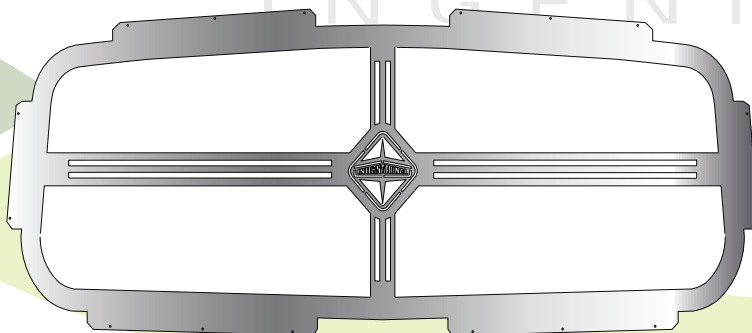

Seguro ventana

Seguro vidrio logo
inter central

Ref. 2INvid001