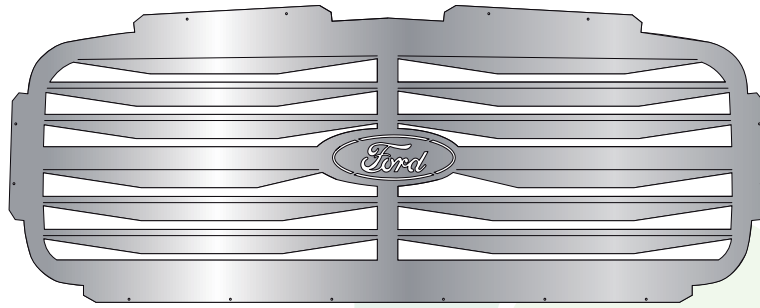

Ref. 10FOtej001

Teja logo
ford

Ref. 10FOtej002

Teja "ford"
piragua

Ref. 10FOtej003

Seguro vidrio trasero
"ford" rejillas

Ref. 10FOvid001

Visera